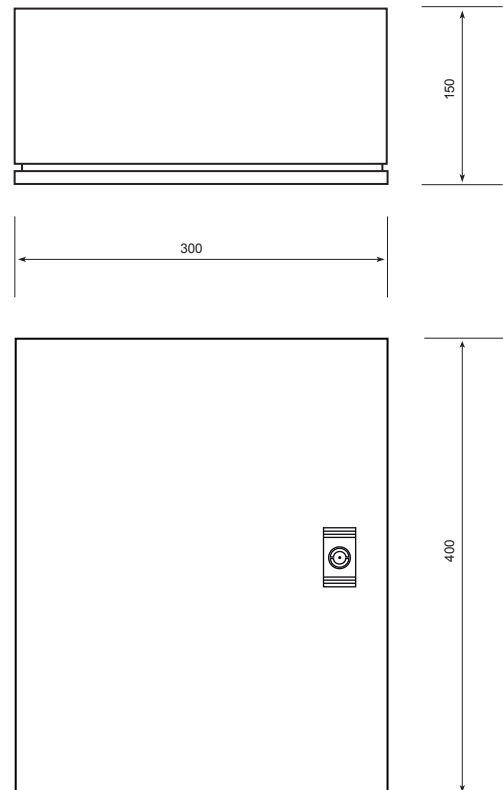

Enclosure Specifications

Section 5

Enclosures Dimensions

Enclosure - 201 300Hx200Wx150D

Material: Mild Steel Sheet
Material Thickness: 1.5mm
Coating: Epoxy Polyester
Powder Coated
Colour: RAL 7035
IP Rating: IP65

Features:

- External Door has one lock
- Complete with galvanised mounting plate (1.8mm)

Replacement Code: FEB-30321

Enclosure - 202 300Hx300Wx150D

Material: Mild Steel Sheet
Material Thickness: 1.5mm
Coating: Epoxy Polyester
Powder Coated
Colour: RAL 7035
IP Rating: IP65

Features:

- External Door has one lock
- Complete with galvanised mounting plate (1.8mm)

Replacement Code: FEB-30331

Enclosures Dimensions

Enclosure - 102 400Hx300Wx150D

Material:	Mild Steel Sheet
Material Thickness:	1.5mm
Coating:	Epoxy Polyester Powder Coated
Colour:	RAL 7035
IP Rating:	IP65

Features:

- External Door has one lock
- Complete with galvanised mounting plate (1.8mm)

Replacement Code: FEB-40431

Enclosure - 103 400Hx300Wx200D

Material:	Mild Steel Sheet
Material Thickness:	1.5mm
Coating:	Epoxy Polyester Powder Coated
Colour:	RAL 7035
IP Rating:	IP65