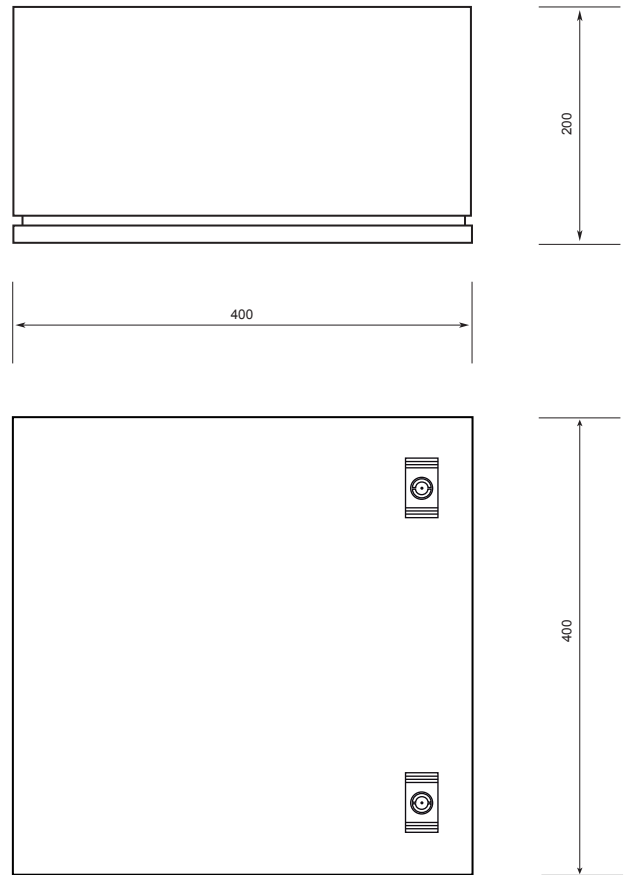

Enclosures Dimensions

Enclosure - 104   400Hx400Wx200D

Material: Mild Steel Sheet
Material Thickness: 1.5mm
Coating: Epoxy Polyester
Powder Coated
Colour: RAL 7035
IP Rating: IP65

Features:

- External Door has two locks
- Inner Door is attached with spring loaded hinges for quick release
- Complete with galvanised mounting plate (1.8mm)

Replacement Code: FEB-40442

Optional Enclosures Include:

- 304 Grade Stainless Steel
- 316 Grade Stainless Steel
- IP67 Poly Carbonate (Lockable)

Pricing and specifications available on request