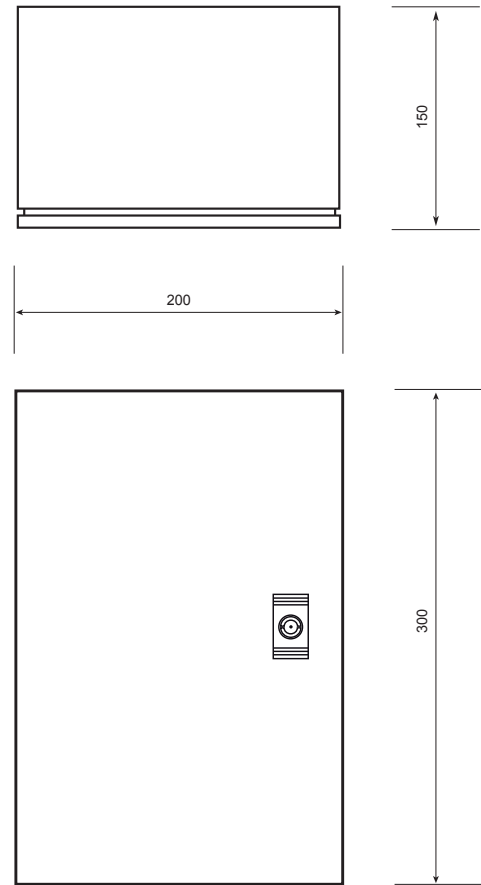

Enclosure Specifications

Section 5

Enclosures Dimensions

Enclosure - 201 300Hx200Wx150D

Material: Mild Steel Sheet
Material Thickness: 1.5mm
Coating: Epoxy Polyester
Powder Coated
Colour: RAL 7035
IP Rating: IP65

Features:

- External Door has one lock
- Complete with galvanised mounting plate (1.8mm)

Replacement Code: FEB-30321

Enclosure - 202 300Hx300Wx150D

Material: Mild Steel Sheet
Material Thickness: 1.5mm
Coating: Epoxy Polyester
Powder Coated
Colour: RAL 7035
IP Rating: IP65

Features:

- External Door has one lock
- Complete with galvanised mounting plate (1.8mm)

Replacement Code: FEB-30331

Enclosures Dimensions

Enclosure - 102 400Hx300Wx150D

Material:	Mild Steel Sheet
Material Thickness:	1.5mm
Coating:	Epoxy Polyester Powder Coated
Colour:	RAL 7035
IP Rating:	IP65