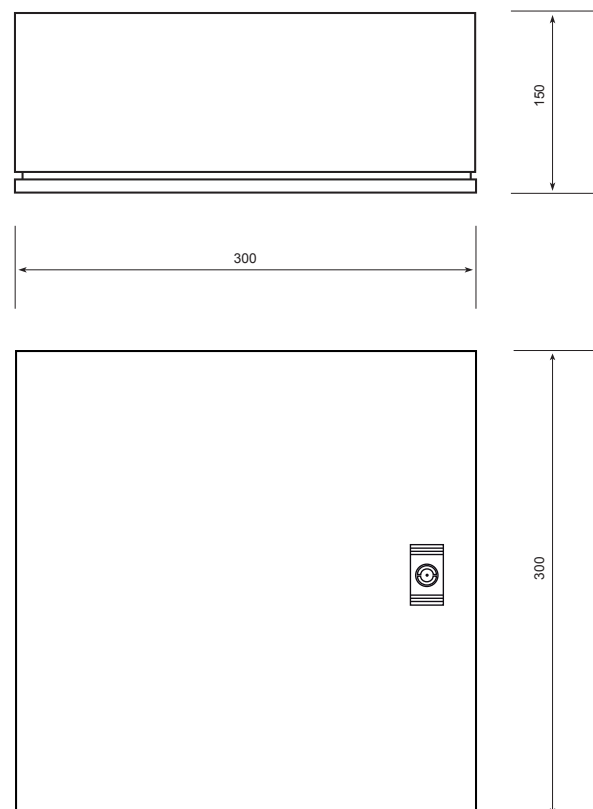

Enclosure Specifications

Section 5

Enclosures Dimensions

Enclosure - 201 300Hx200Wx150D

Material: Mild Steel Sheet
Material Thickness: 1.5mm
Coating: Epoxy Polyester
Powder Coated
Colour: RAL 7035
IP Rating: IP65

Features:

- External Door has one lock
- Complete with galvanised mounting plate (1.8mm)

Replacement Code: FEB-30321

Enclosure - 202 300Hx300Wx150D

Material: Mild Steel Sheet
Material Thickness: 1.5mm
Coating: Epoxy Polyester
Powder Coated
Colour: RAL 7035
IP Rating: IP65

Features:

- External Door has one lock
- Complete with galvanised mounting plate (1.8mm)

Replacement Code: FEB-30331

Enclosures Dimensions

Enclosure - 102 400Hx300Wx150D

Material:	Mild Steel Sheet
Material Thickness:	1.5mm
Coating:	Epoxy Polyester Powder Coated
Colour:	RAL 7035
IP Rating:	IP65

Features:

- External Door has one lock
- Complete with galvanised mounting plate (1.8mm)

Replacement Code: FEB-40431

Enclosure - 103 400Hx300Wx200D

Material:	Mild Steel Sheet
Material Thickness:	1.5mm
Coating:	Epoxy Polyester Powder Coated
Colour:	RAL 7035
IP Rating:	IP65