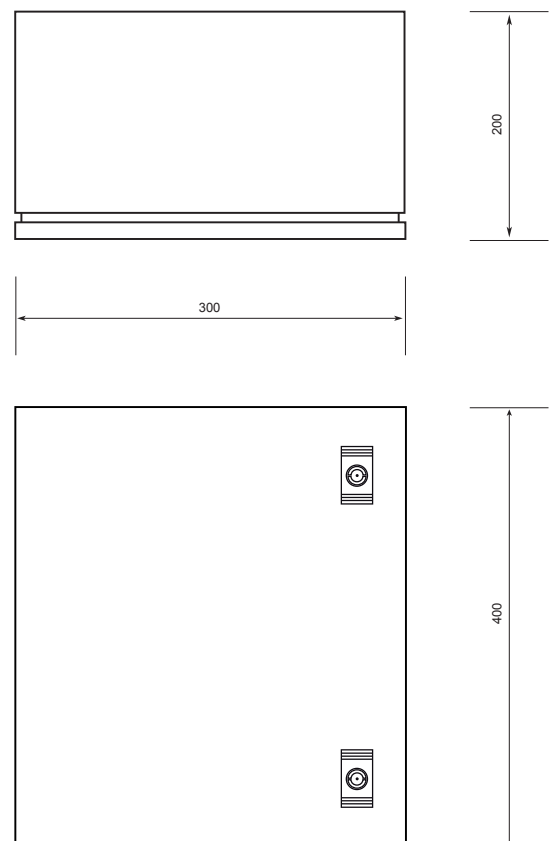

Features:

- External Door has two locks
- Inner Door is attached with spring loaded hinges for quick release
- Complete with galvanised mounting plate (1.8mm)

Replacement Code: FEB-40432